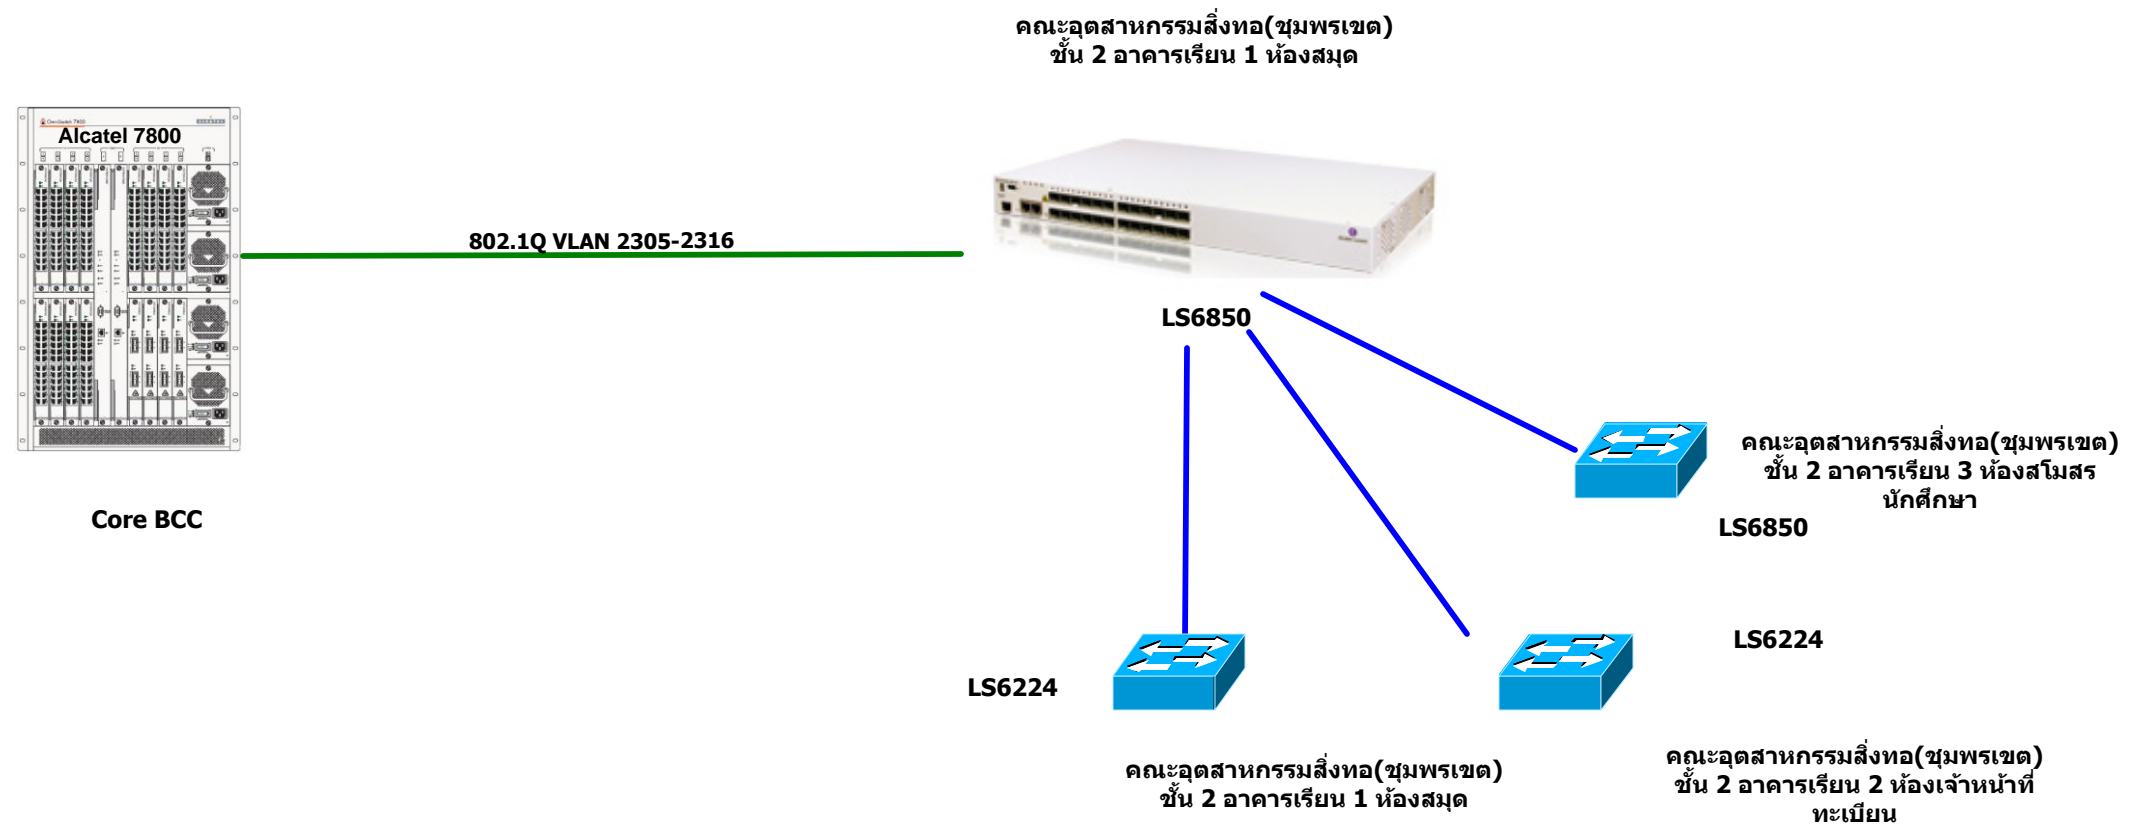

ARIT Zone 2-1

-  Tag dot1q
-  Fast Ethernet (CAT 5) >>> 10BaseTX
-  Fast Ethernet (CAT 5E) >>> 100BaseTX
-  Fast Ethernet (Fiber) >>> 100BaseSX
-  Gigabit Ethernet (CAT 5E) >>> 1000BaseTX
-  Gigabit Ethernet (Fiber) >>> 1000BaseSX
-  Gigabit Ethernet (Fiber) Port Non Blocking >>> 1000BaseSX
-  Gigabit Ethernet (Fiber) Port Non Blocking >>> 1000BaseLX