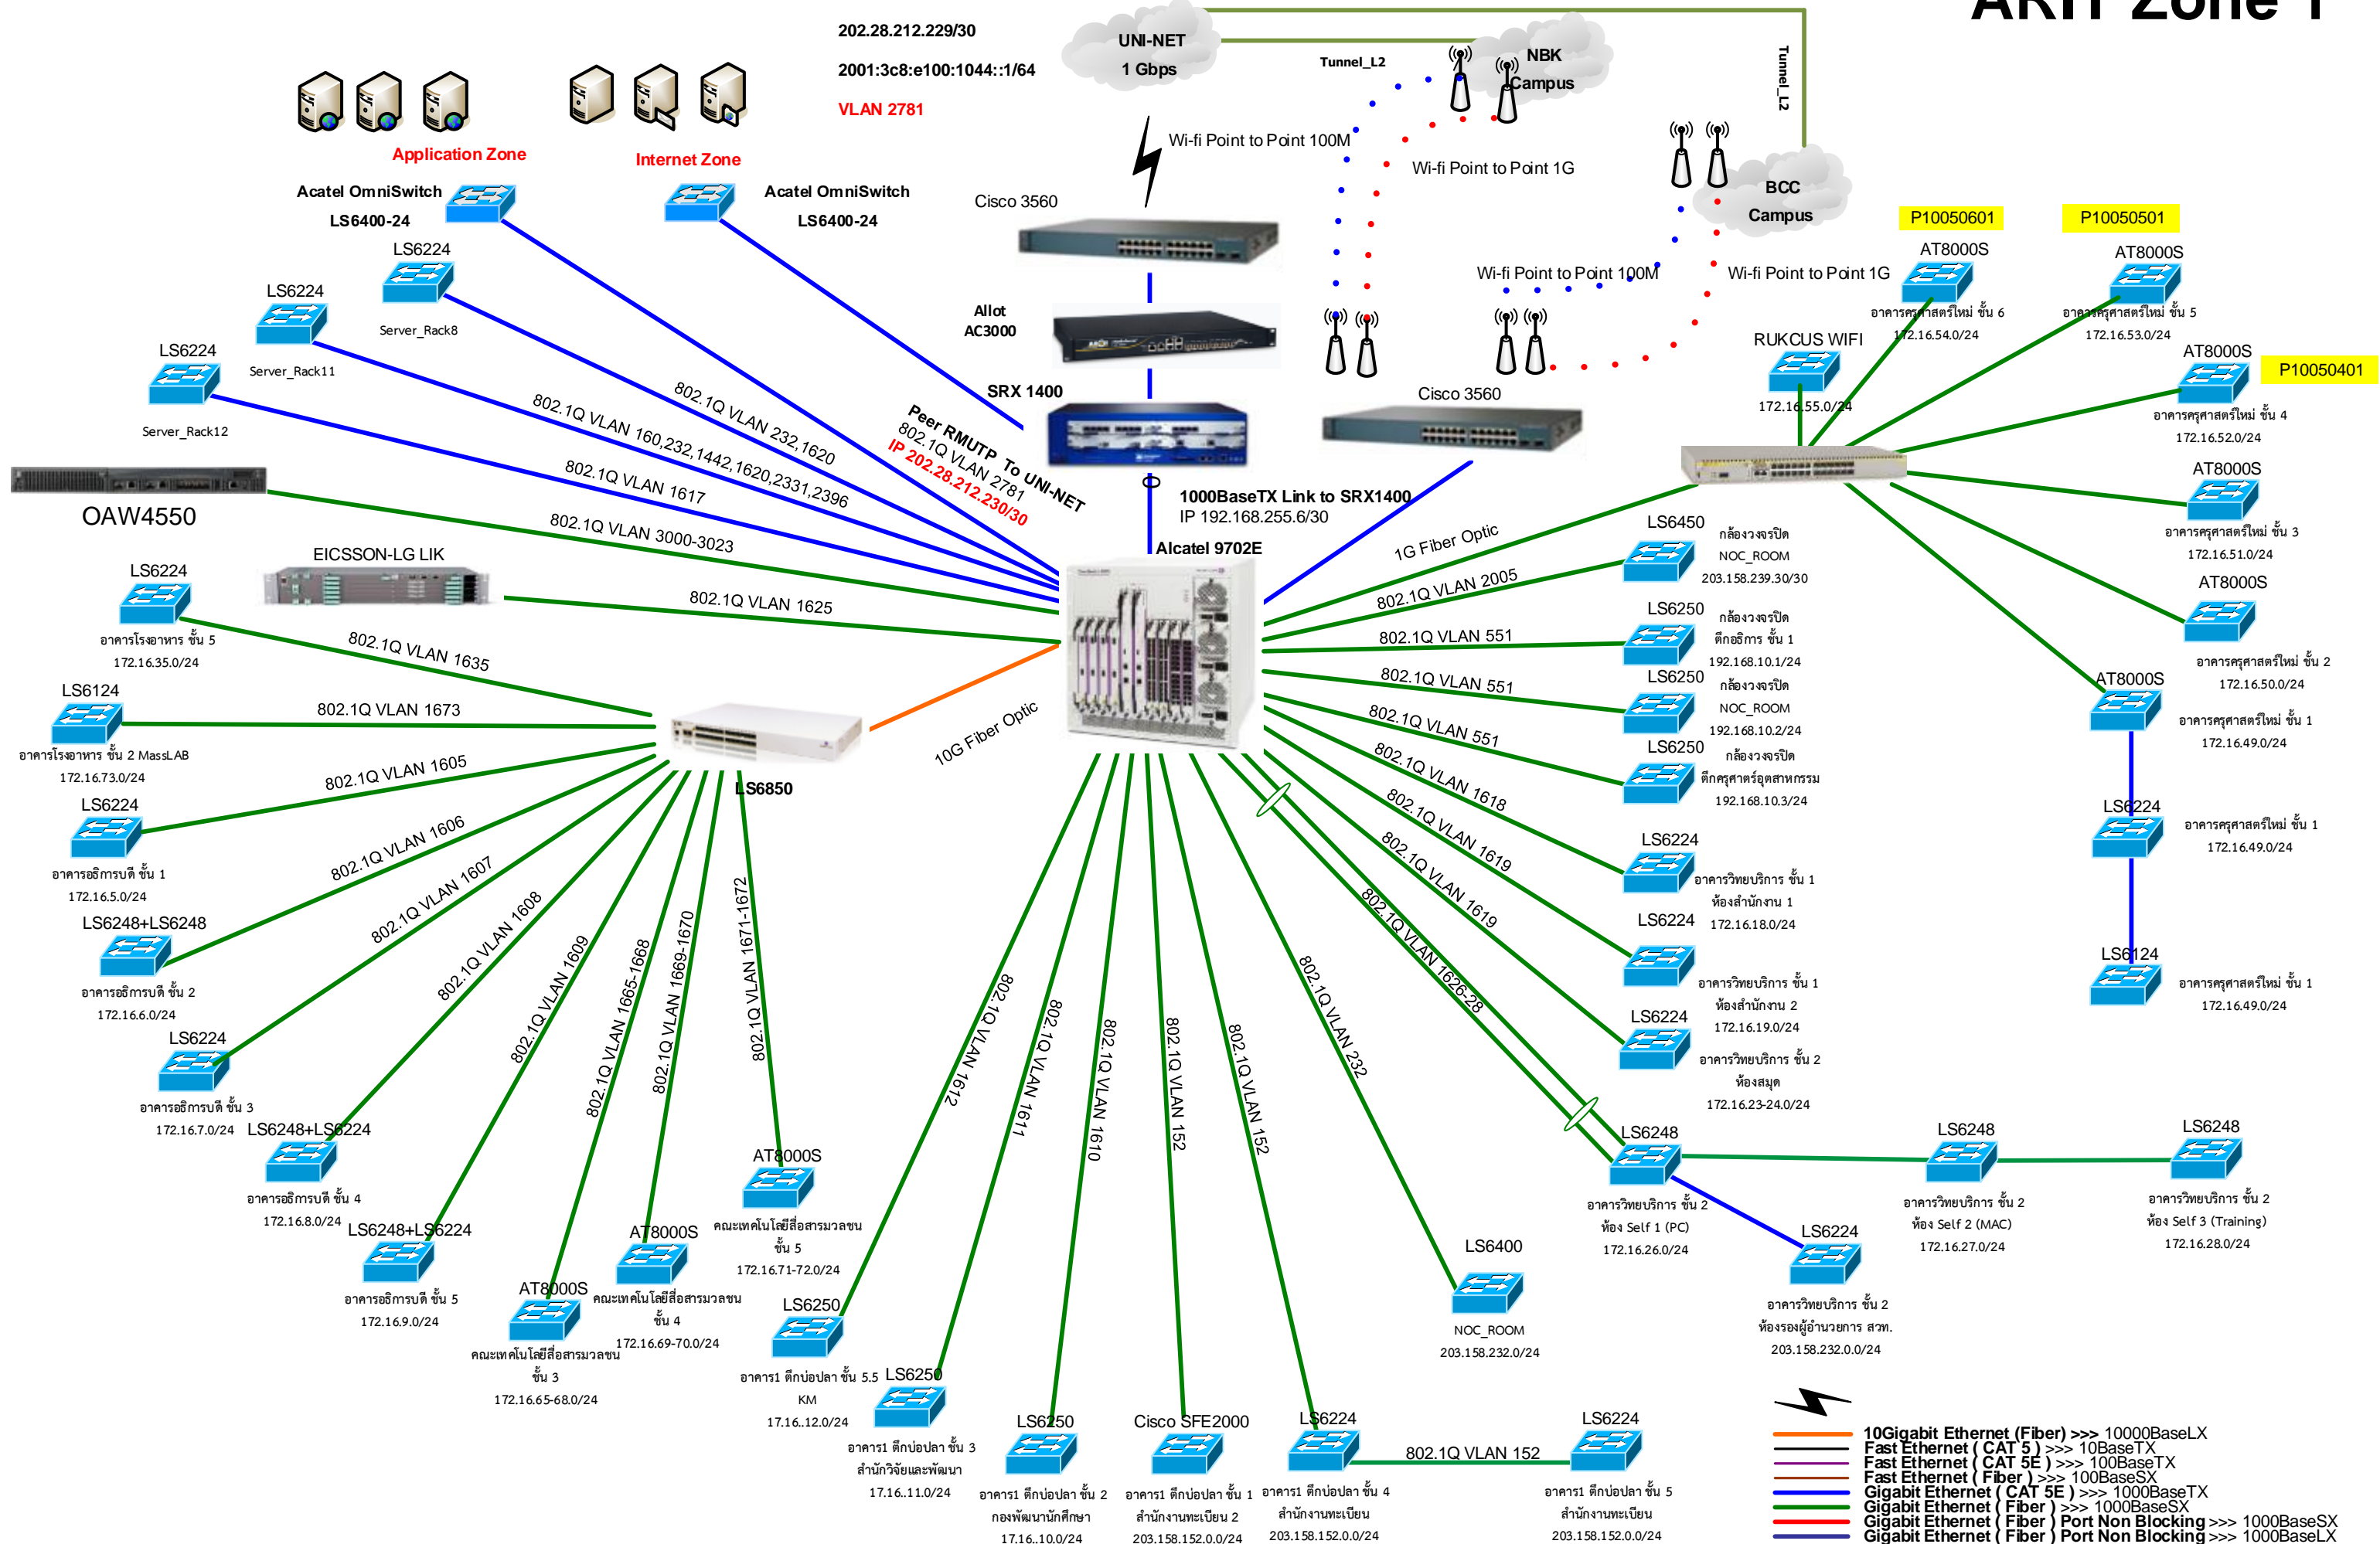

ARIT Zone 1

- 10Gigabit Ethernet (Fiber) >>> 1000BaseLX
- Fast Ethernet (CAT 5) >>> 10BaseTX
- Fast Ethernet (CAT 5E) >>> 100BaseTX
- Fast Ethernet (Fiber) >>> 100BaseSX
- Gigabit Ethernet (CAT 5E) >>> 1000BaseTX
- Gigabit Ethernet (Fiber) >>> 1000BaseSX
- Gigabit Ethernet (Fiber) Port Non Blocking >>> 1000BaseSX
- Gigabit Ethernet (Fiber) Port Non Blocking >>> 1000BaseLX